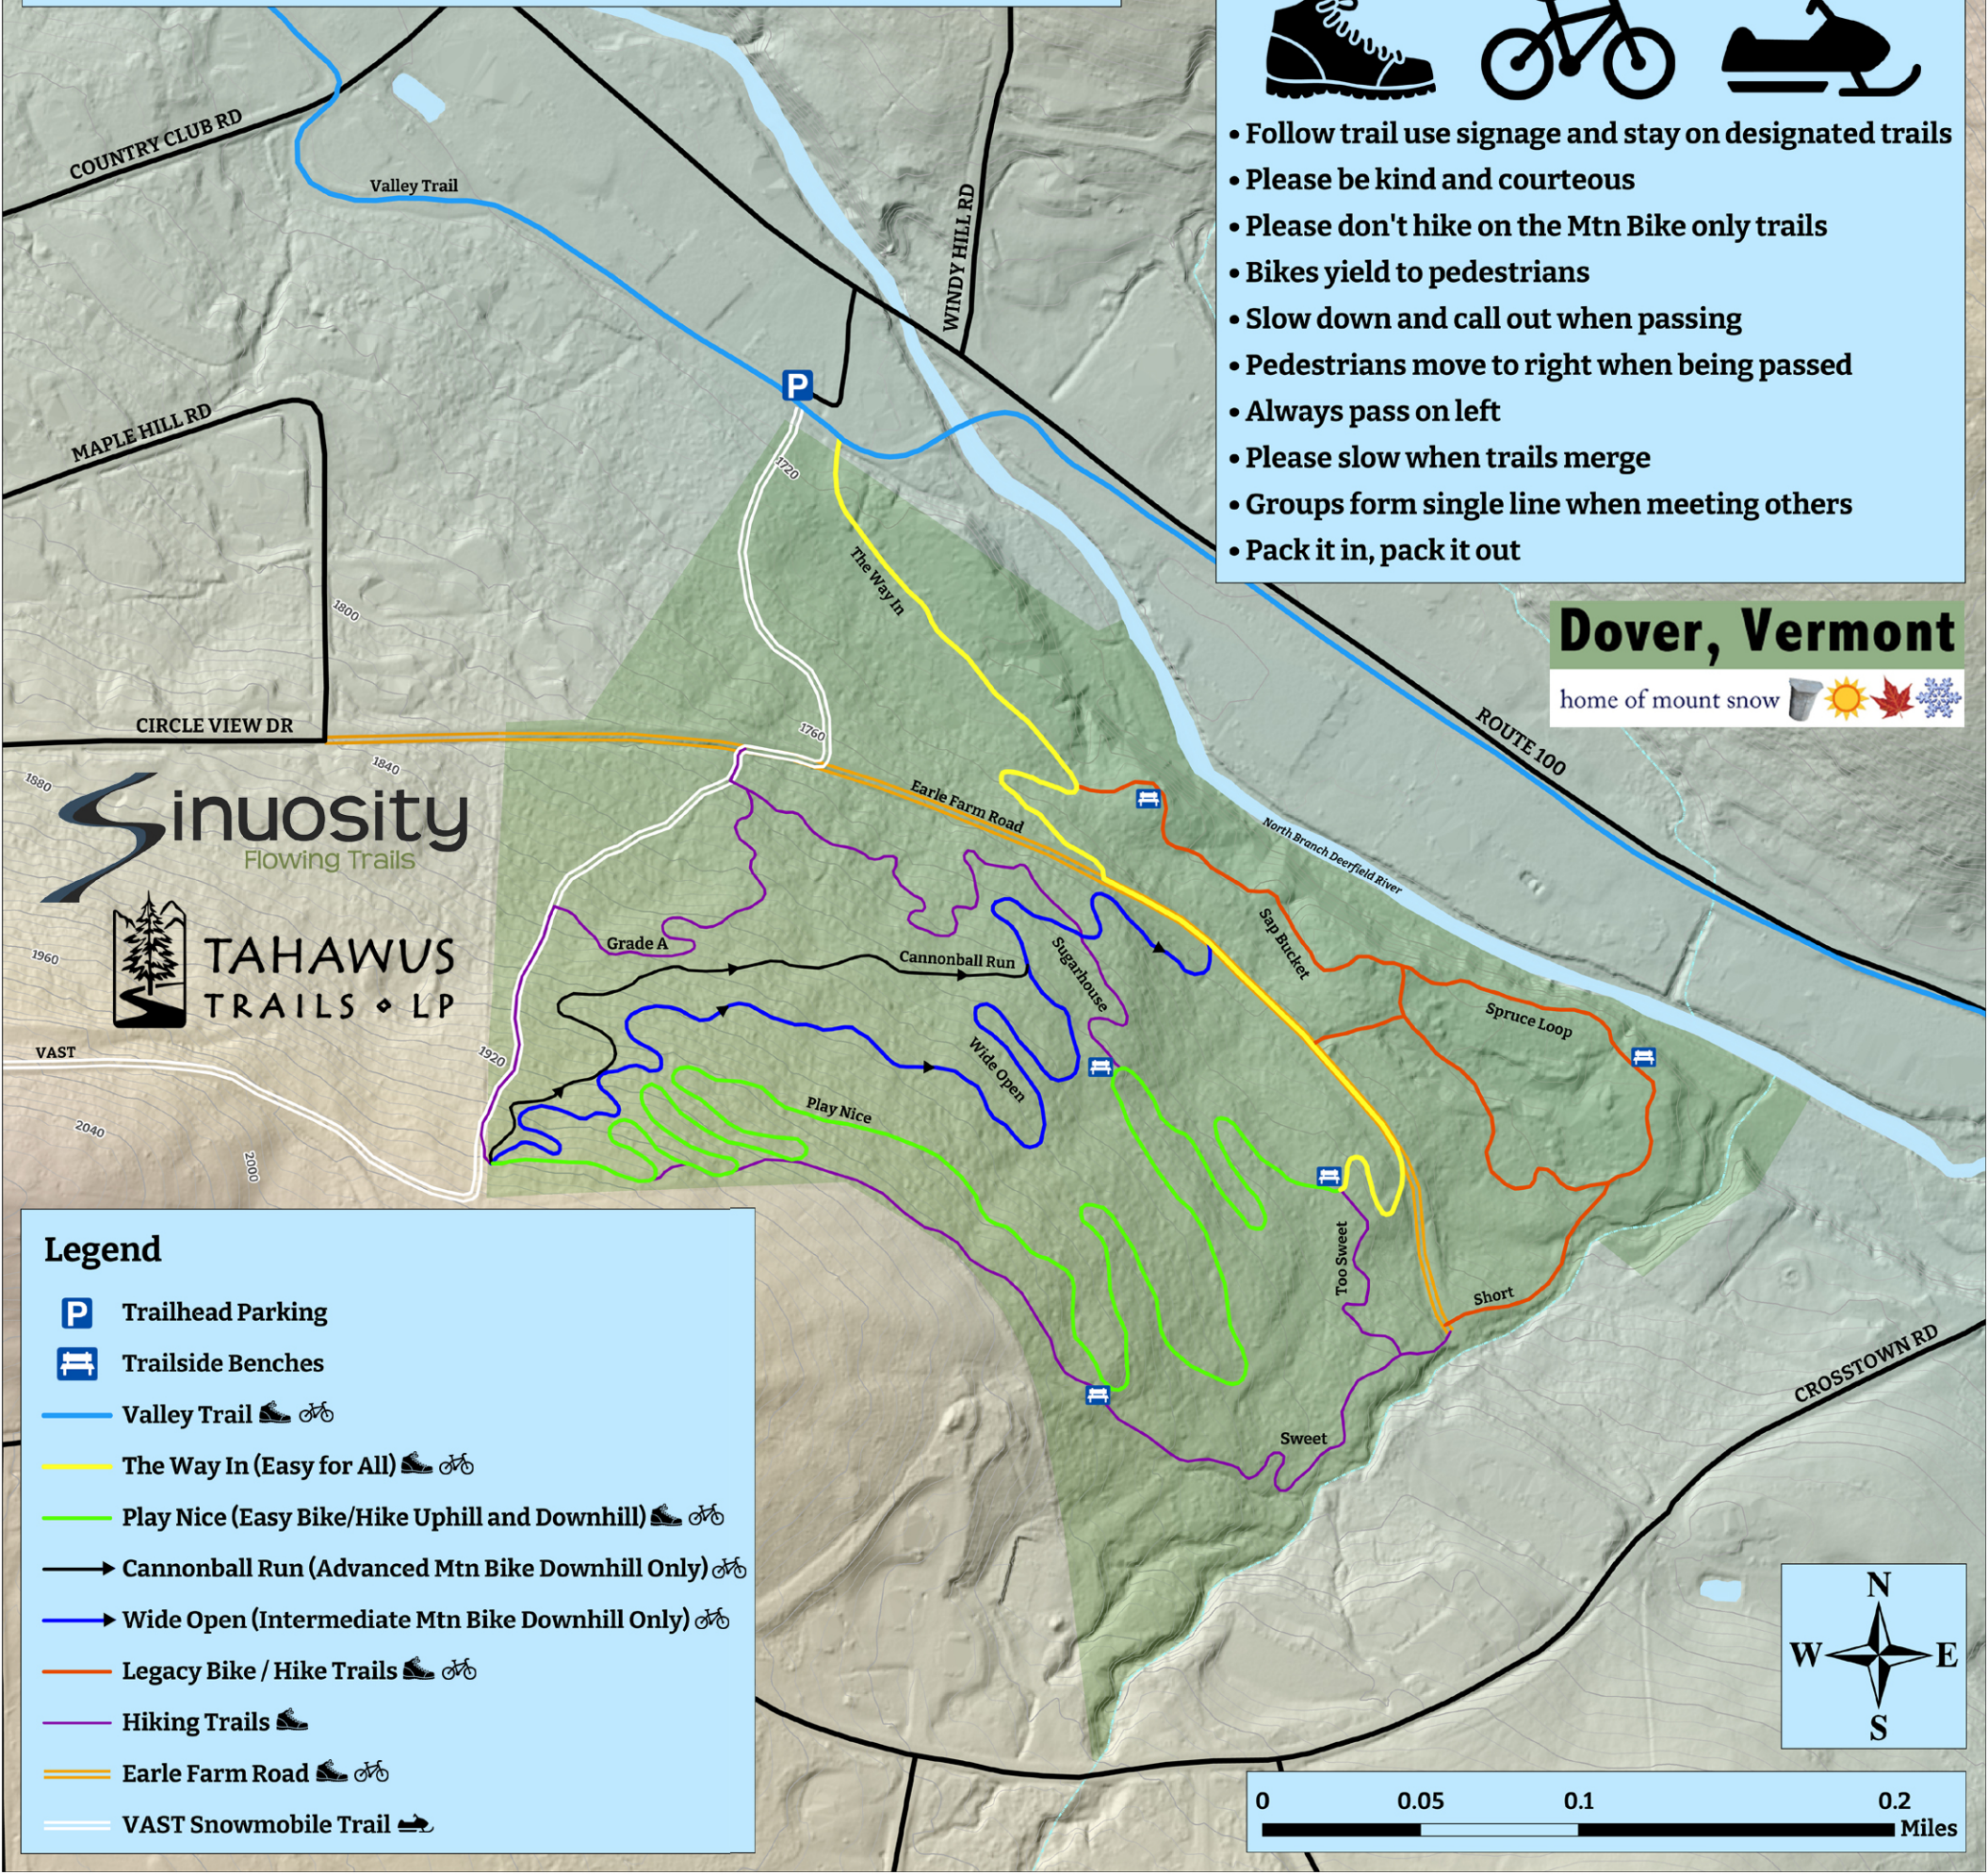

# Horace Hill Recreation Area - Dover, VT

Horace Hill Recreation Area is a Multi-Use Property

- Follow trail use signage and stay on designated trails
- Please be kind and courteous
- Please don't hike on the Mtn Bike only trails
- Bikes yield to pedestrians
- Slow down and call out when passing
- Pedestrians move to right when being passed
- Always pass on left
- Please slow when trails merge
- Groups form single line when meeting others
- Pack it in, pack it out

## Dover, Vermont

home of mount snow

**Sinuosity**  
Flowing Trails

**TAHAWUS**  
TRAILS ♦ LP

### Legend

- Trailhead Parking
- Trailside Benches
- Valley Trail
- The Way In (Easy for All)
- Play Nice (Easy Bike/Hike Uphill and Downhill)
- Cannonball Run (Advanced Mtn Bike Downhill Only)
- Wide Open (Intermediate Mtn Bike Downhill Only)
- Legacy Bike / Hike Trails
- Hiking Trails
- Earle Farm Road
- VAST Snowmobile Trail